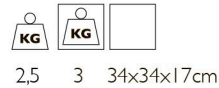

## COMPOSITION DRIVER 200W by Jan Pauwels

Pay attention of ordering one of these drivers to complete the order of Eclipse rings.

CANOPY  
Ø 35,5 cm 14,0 inch  
H 6,5 cm 2,6 inch

CABLE LENGTH  
Up to 150 cm 59,1 inch